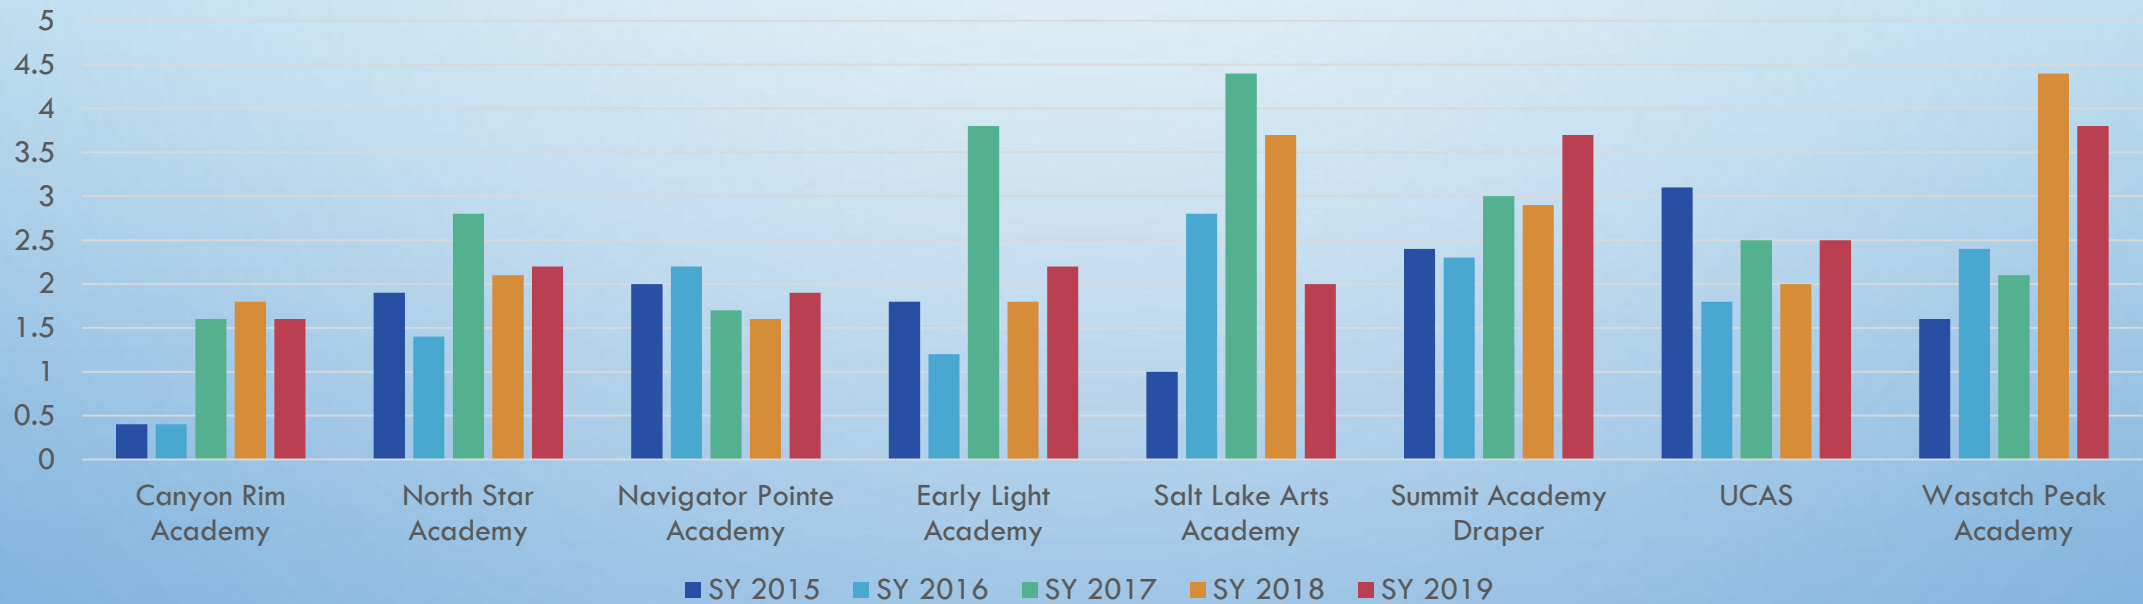

# SCHOOL SPOTLIGHT

SEPT.  
2018

# LOWEST PERCENT TRANSFER RATES

Transfer Rates

The background is a light blue gradient with several realistic water droplets of various sizes scattered across the surface. The droplets have highlights and shadows, giving them a three-dimensional appearance.