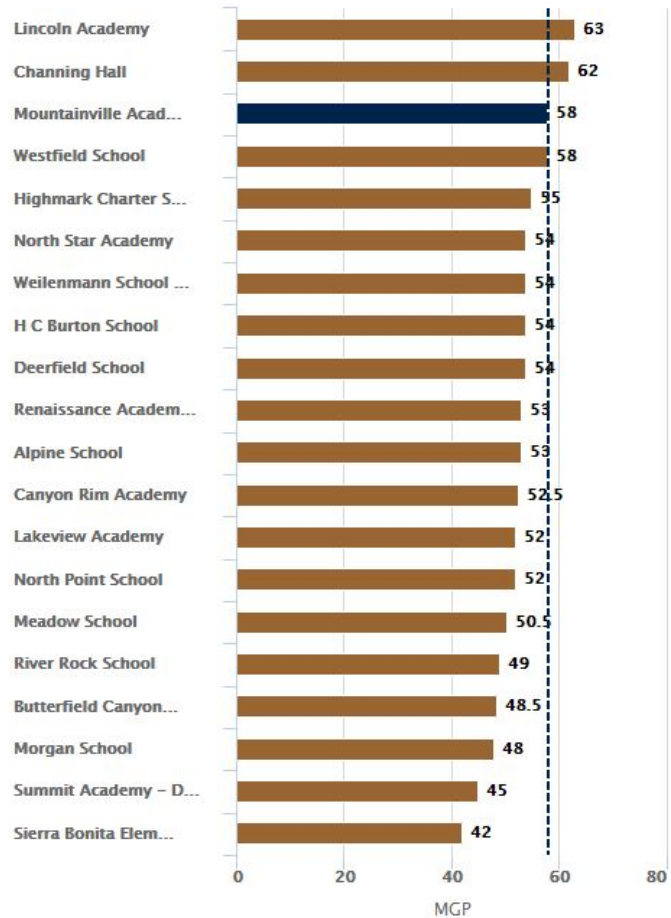

School Spotlight

May
2019

Mountainville Academy

Growth of the lowest 25%

- 75.3%
- 27.8% increase over SY 2017

HOW DID THIS SCHOOL PERFORM OVER TIME?

HOW DID THE GROWTH OF THE LOWEST PERFORMING 25% OF STUDENTS COMPARED TO ALL STUDENTS?

HOW DID THIS SCHOOL PERFORM COMPARED TO THE DISTRICT AND STATE?

2018 Growth

Language Arts MGP, 2018

Mathematics MGP, 2018

Science MGP, 2018

Congratulations, Mountainville
Academy!