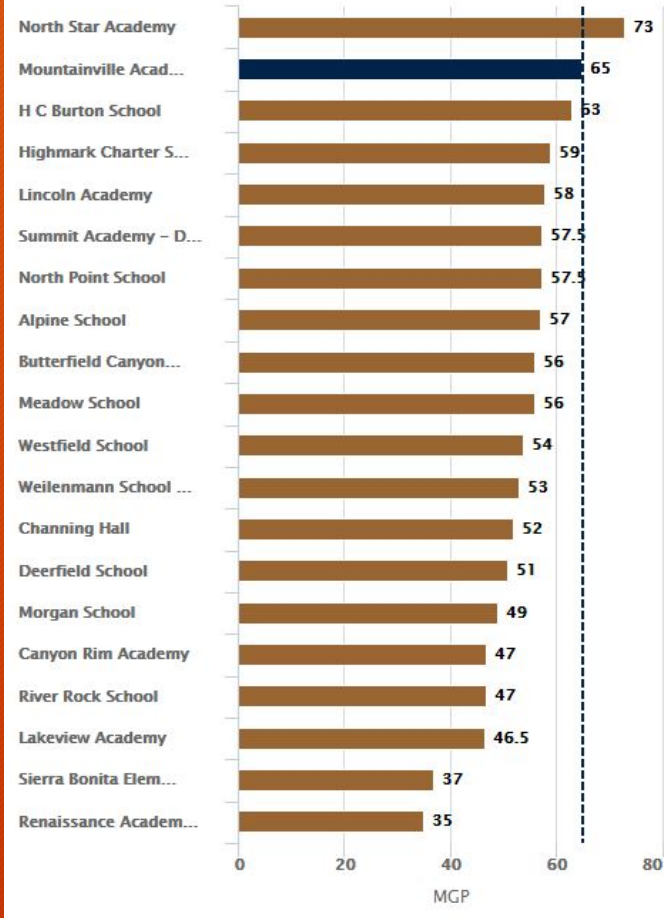

HOW DID THIS SCHOOL PERFORM COMPARED TO THE DISTRICT AND STATE?

2018 Growth

Language Arts MGP, 2018

Mathematics MGP, 2018

Science MGP, 2018

Congratulations, Mountainville
Academy!