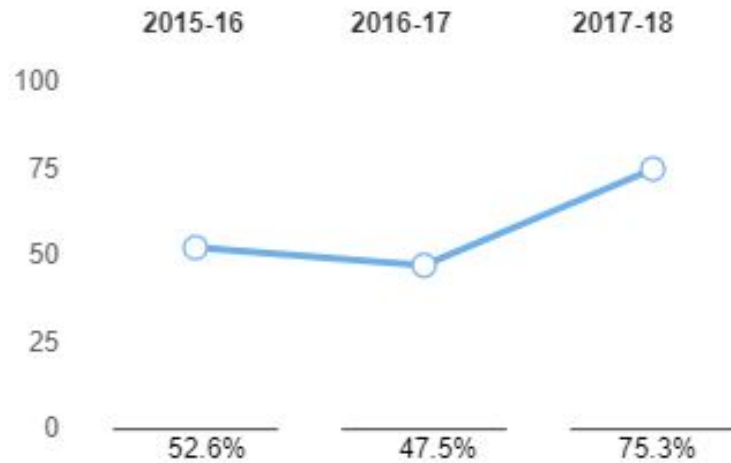

School Spotlight

May
2019

Mountainville Academy

Growth of the lowest 25%

- 75.3%
- 27.8% increase over SY 2017

HOW DID THIS SCHOOL PERFORM OVER TIME?

HOW DID THE GROWTH OF THE LOWEST PERFORMING 25% OF STUDENTS COMPARED TO ALL STUDENTS?