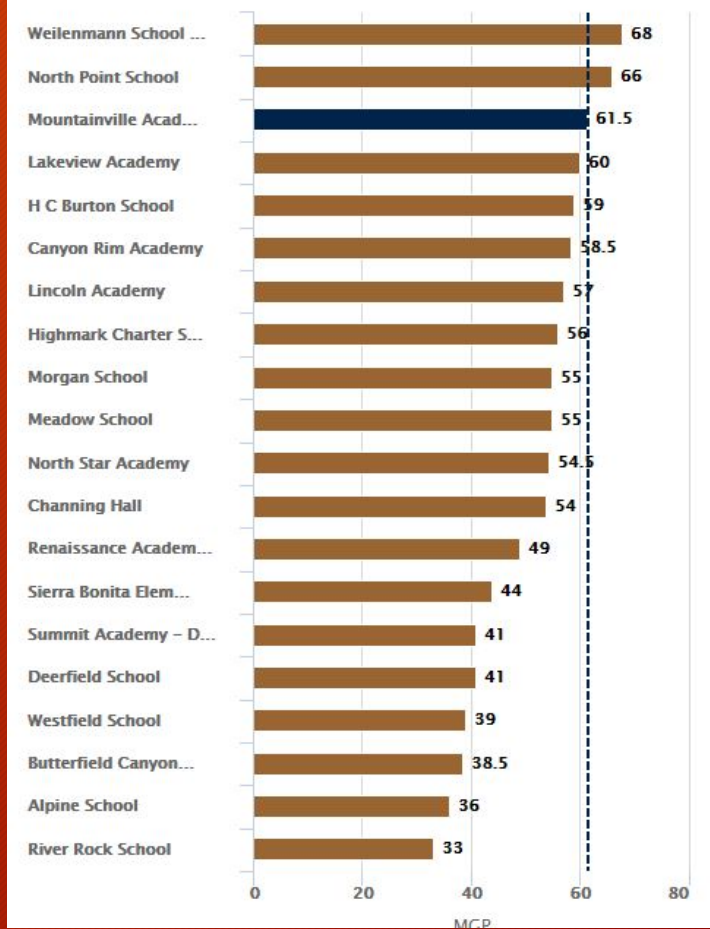

HOW DID THIS SCHOOL PERFORM COMPARED TO THE DISTRICT AND STATE?

2018 Growth

Language Arts MGP, 2018

Mathematics MGP, 2018

Science MGP, 2018

Congratulations, Mountainville
Academy!