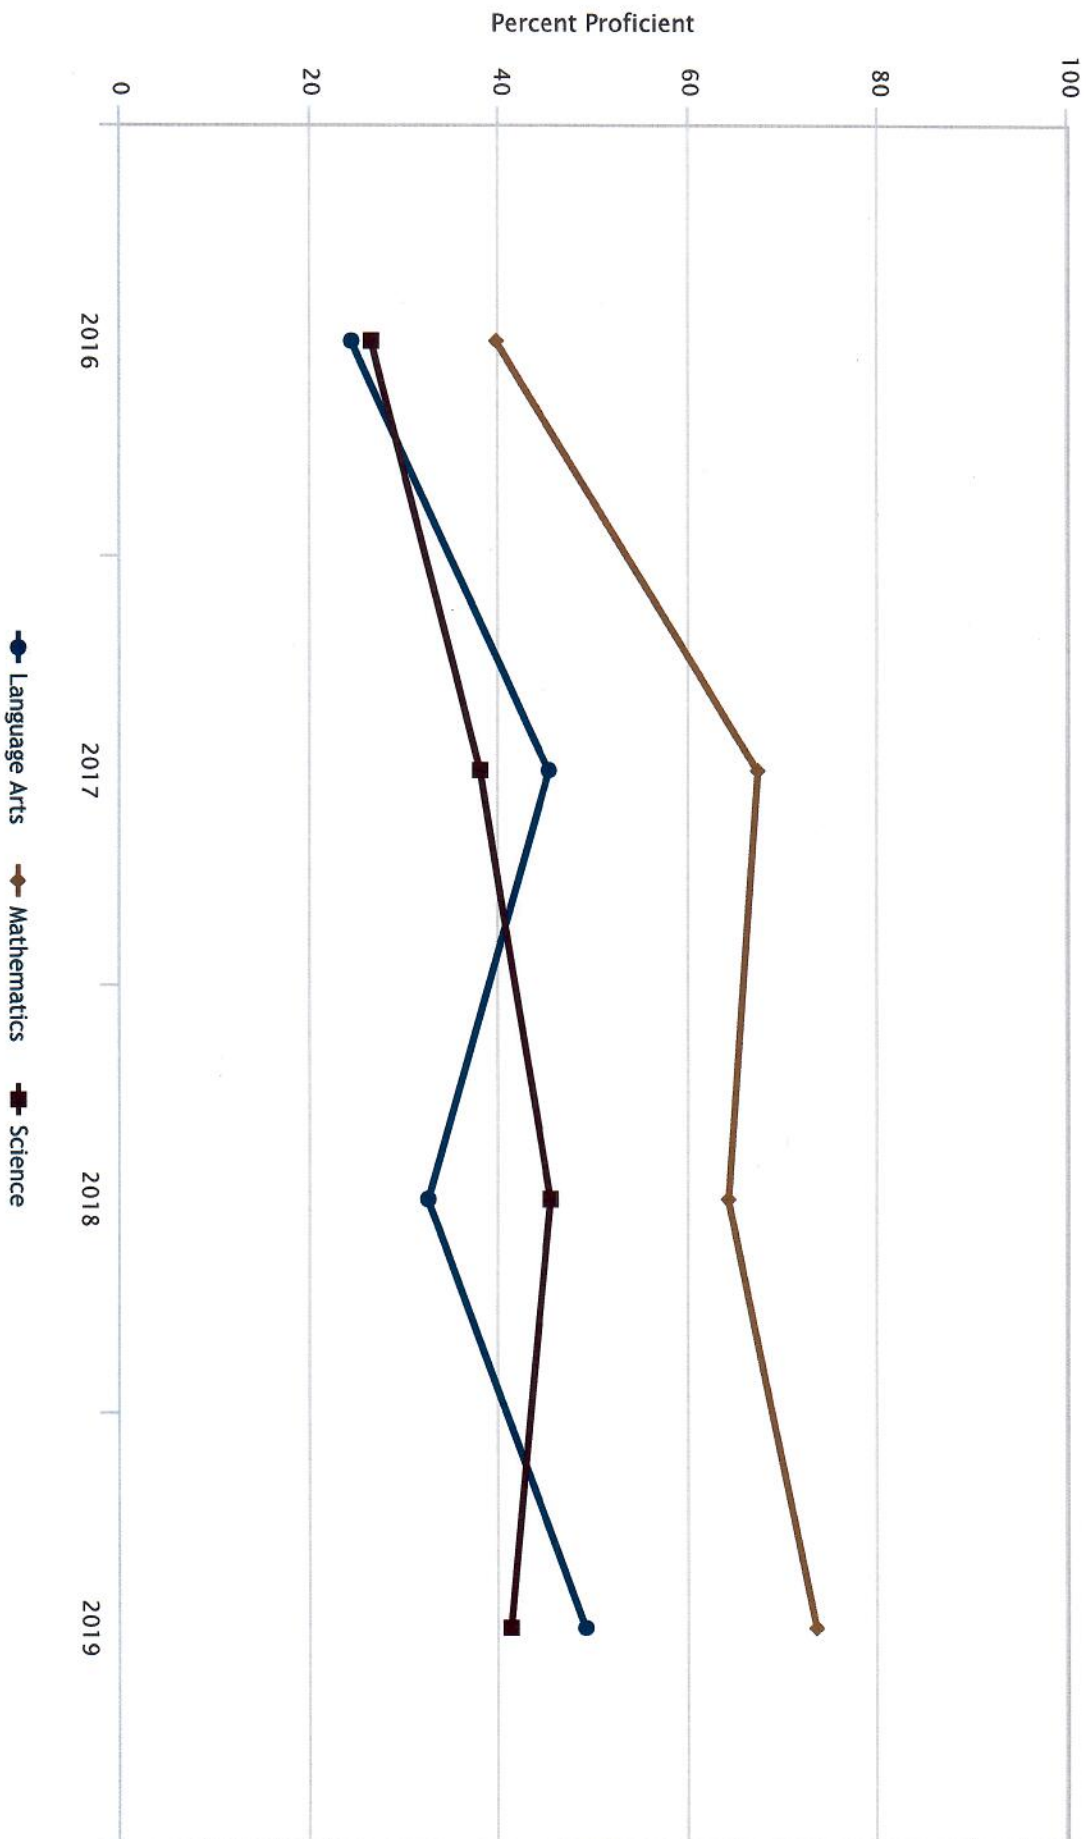

Student Proficiency Results Over Time

Student Proficiency Results Over Time for Vanguard Academy

Test Subject	2016	2017	2018	2019