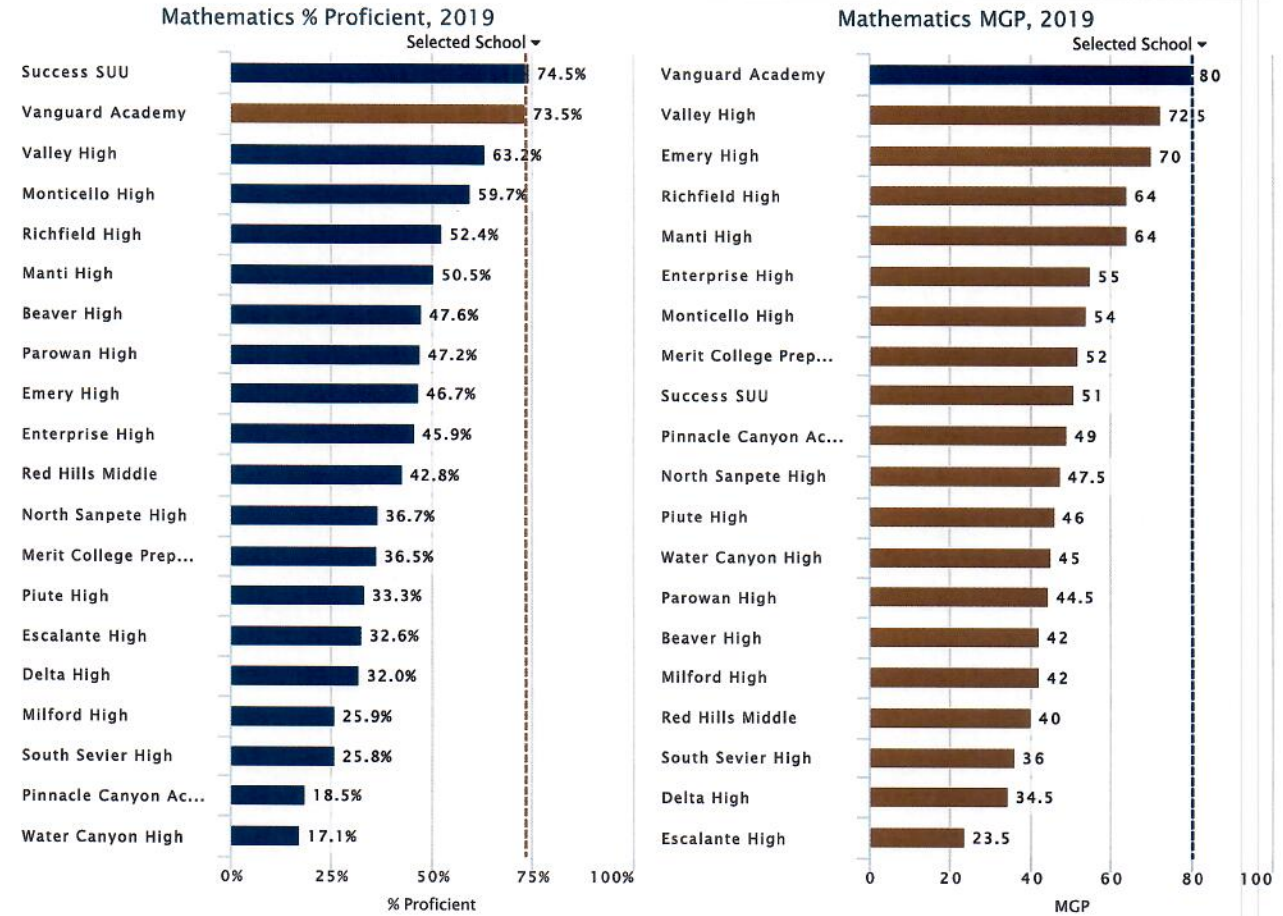

School Year
2018/2019

District
Vanguard Academ

School
Vanguard Academ

Location
Utah

Comparison of Vanguard Academy to Similar Schools

How are similar schools identified?

Showing up to 20 schools within Utah that are similar to Vanguard Academy

Language Arts   Mathematics   Science

School	District	% Similar	% Prof.	MGP
Vanguard Academy	Vanguard Academy	100%	73.5%	80
Monticello High	San Juan District	76%	59.7%	54
Piute High	Piute District	75%	33.3%	46
Valley High	Kane District	74%	63.2%	72.5
Escalante High	Garfield District	74%	32.6%	23.5
Water Canyon High	Washington District	73%	17.1%	45
Merit College Preparatory Academy	Merit College Preparatory Academy	73%	36.5%	52
Enterprise High	Washington District	72%	45.9%	55
Richfield High	Sevier District	72%	52.4%	64
Parowan High	Iron District	72%	47.2%	44.5
Red Hills Middle	Sevier District	71%	42.8%	40
Delta High	Millard District	71%	32.0%	34.5
South Sevier High	Sevier District	71%	25.8%	36
Pinnacle Canyon Academy	Pinnacle Canyon Academy	71%	18.5%	49
Beaver High	Beaver District	71%	47.6%	42
North Sanpete High	North Sanpete District	71%	36.7%	47.5