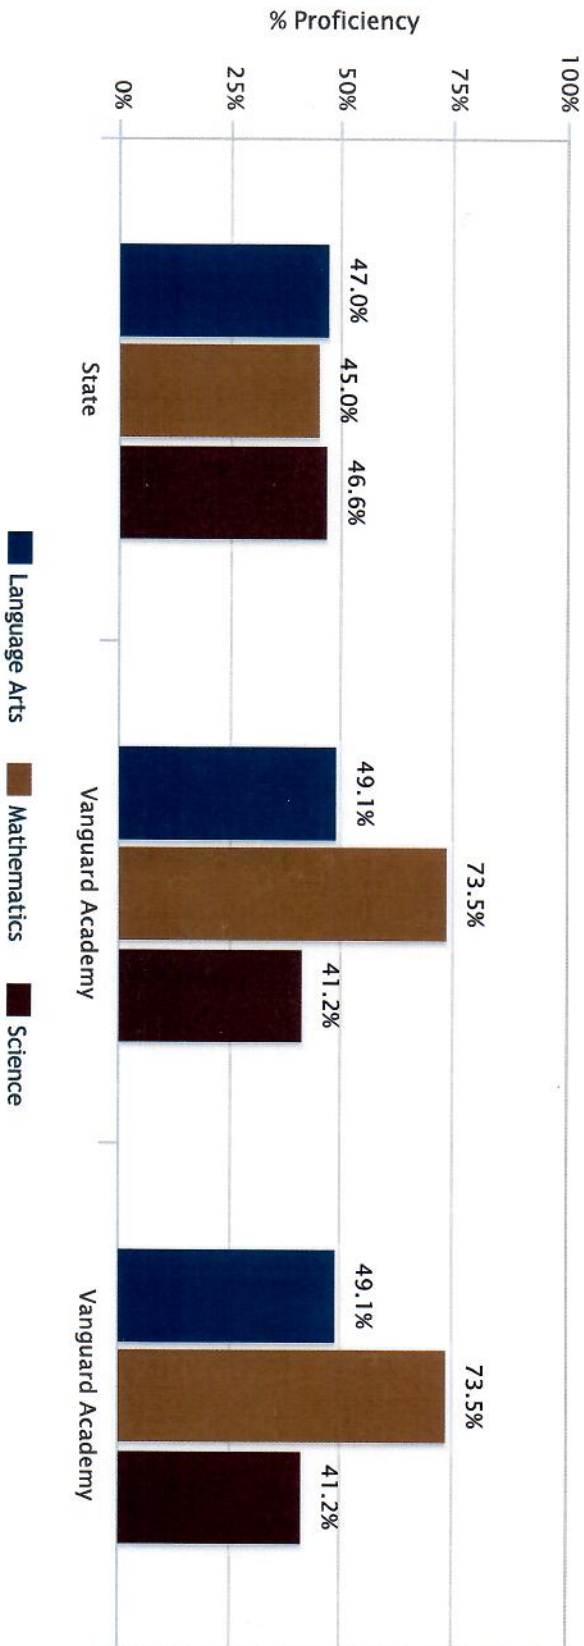

**Utah State Board of Education**

School Year: 2018/2019 Vanguard Academy Grades: All

## Student Proficiency Results for Vanguard Academy

Language Arts  
**49%**

Mathematics  
**74%**

Science  
**41%**

2019 % of Students Proficient