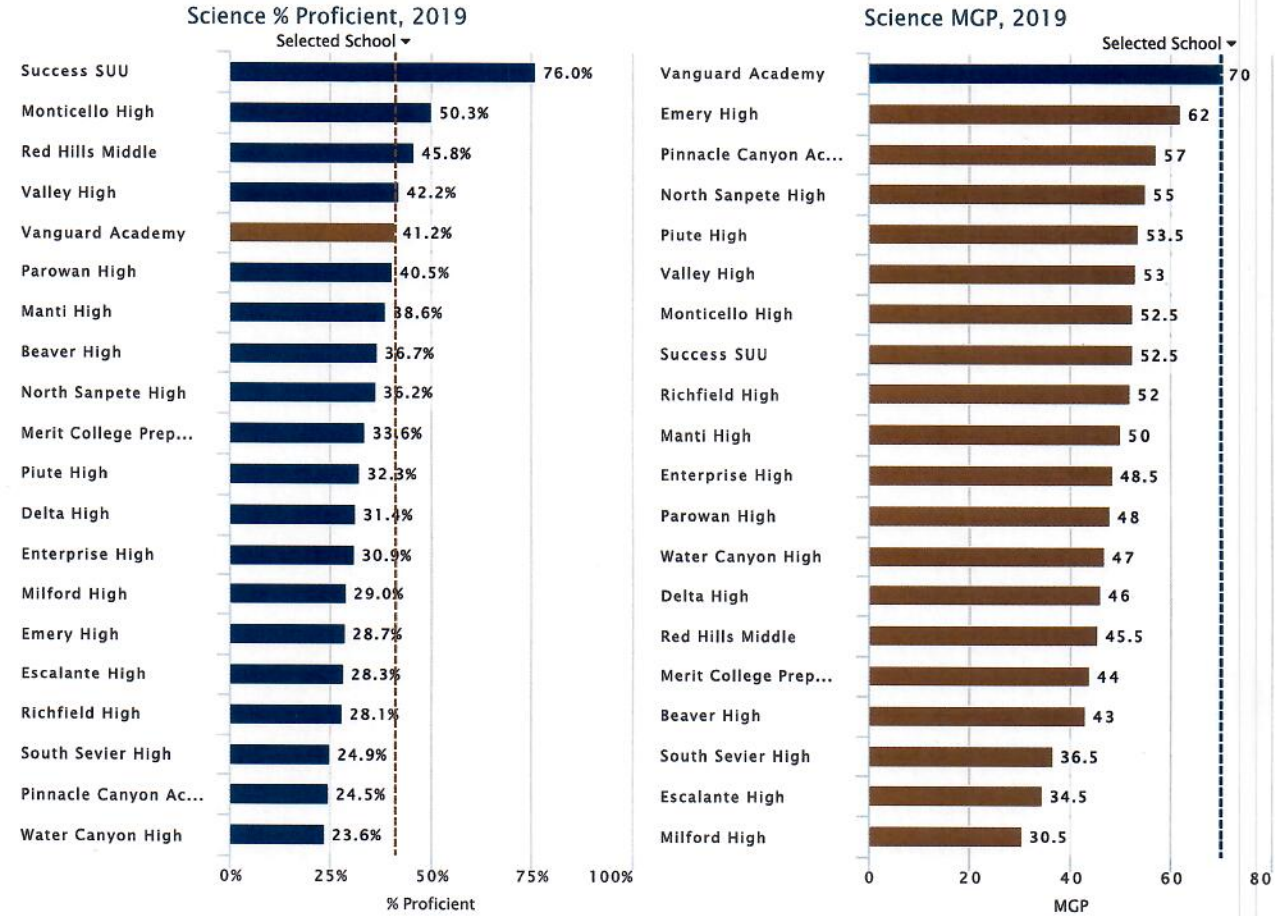

School Year
2018/2019

District
Vanguard Academ

School
Vanguard Academ

Location
Utah

Comparison of Vanguard Academy to Similar Schools

How are similar schools identified?

Showing up to 20 schools within Utah that are similar to Vanguard Academy

Language Arts Mathematics Science

School	District	% Similar	% Prof.	MGP
Vanguard Academy	Vanguard Academy	100%	41.2%	70
Monticello High	San Juan District	76%	50.3%	52.5
Piute High	Piute District	75%	32.3%	53.5
Valley High	Kane District	74%	42.2%	53
Escalante High	Garfield District	74%	28.3%	34.5
Water Canyon High	Washington District	73%	23.6%	47
Merit College Preparatory Academy	Merit College Preparatory Academy	73%	33.6%	44
Enterprise High	Washington District	72%	30.9%	48.5
Richfield High	Sevier District	72%	28.1%	52
Parowan High	Iron District	72%	40.5%	48
Red Hills Middle	Sevier District	71%	45.8%	45.5
Delta High	Millard District	71%	31.4%	46
South Sevier High	Sevier District	71%	24.9%	36.5
Pinnacle Canyon Academy	Pinnacle Canyon Academy	71%	24.5%	57
Beaver High	Beaver District	71%	36.7%	43
North Sanpete High	North Sanpete District	71%	36.2%	55