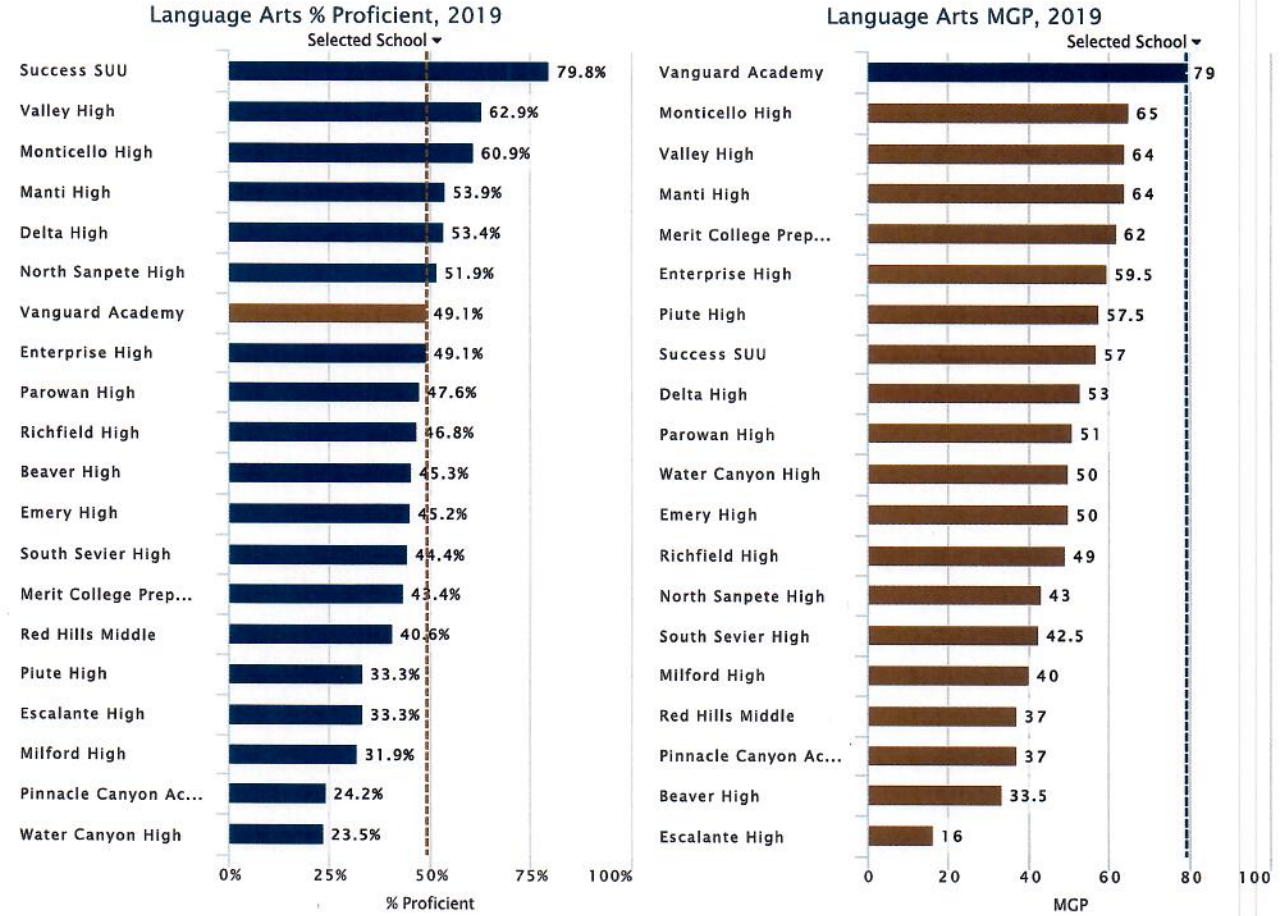

School Year  
2018/2019

District  
Vanguard Academ

School  
Vanguard Academ

Location  
Utah

## Comparison of Vanguard Academy to Similar Schools

How are similar schools identified?

Showing up to 20 schools within Utah that are similar to Vanguard Academy

Language Arts    Mathematics    Science

School	District	% Similar	% Prof.	MGP
Vanguard Academy	Vanguard Academy	100%	49.1%	79
Monticello High	San Juan District	76%	60.9%	65
Piute High	Piute District	75%	33.3%	57.5
Valley High	Kane District	74%	62.9%	64
Escalante High	Garfield District	74%	33.3%	16
Water Canyon High	Washington District	73%	23.5%	50
Merit College Preparatory Academy	Merit College Preparatory Academy	73%	43.4%	62
Enterprise High	Washington District	72%	49.1%	59.5
Richfield High	Sevier District	72%	46.8%	49
Parowan High	Iron District	72%	47.6%	51
Red Hills Middle	Sevier District	71%	40.6%	37
Delta High	Millard District	71%	53.4%	53
South Sevier High	Sevier District	71%	44.4%	42.5
Pinnacle Canyon Academy	Pinnacle Canyon Academy	71%	24.2%	37
Beaver High	Beaver District	71%	45.3%	33.5
North Sanpete High	North Sanpete District	71%	51.9%	43